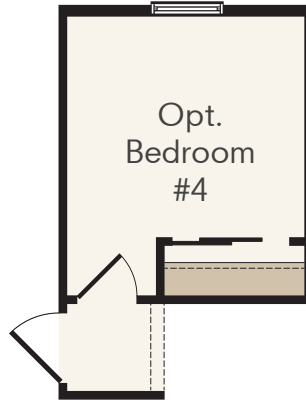

Signature SERIES THE CRESTWOOD

1-Story Home
3-4 Bedrooms, 2 Baths
Approx. 2,009 sq. ft. heated

Country

Traditional

Craftsman

In a continuous effort by Hubble Homes to improve the quality of your home, we reserve the right to change features, prices, plans and specifications without notice. Dimensions and square feet are approximations only. Renderings are for marketing purposes only. See your onsite sales associate for additional information. © 2024 Hubble Homes, LLC. RCE-049. Revised 2024 11-01

HubbleHomes.com

Let's get you home.

Signature SERIES THE CRESTWOOD

1-Story Home
3-4 Bedrooms, 2 Baths
Approx. 2,009 sq. ft. heated

Opt.
Sitting Room
ILO Flex

Opt.
Office
ILO Flex

Opt.
Bedroom #4
ILO Flex

Opt.
Primary Office
ILO Flex