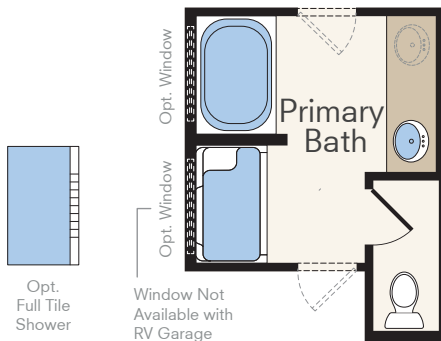

Signature SERIES THE CRESTWOOD

1-Story Home
3-4 Bedrooms, 2 Baths
Approx. 2,009 sq. ft. heated

Country

Traditional

Craftsman

In a continuous effort by Hubble Homes to improve the quality of your home, we reserve the right to change features, prices, plans and specifications without notice. Dimensions and square feet are approximations only. Renderings are for marketing purposes only. See your onsite sales associate for additional information. © 2024 Hubble Homes, LLC. RCE-049. Revised 2024 11-01

HubbleHomes.com

Let's get you home.

Signature SERIES THE CRESTWOOD

1-Story Home
3-4 Bedrooms, 2 Baths
Approx. 2,009 sq. ft. heated

Opt.
Sitting Room
ILO Flex

Opt.
Office
ILO Flex

Opt.
Bedroom #4
ILO Flex

Opt.
Primary Office
ILO Flex

Opt. Primary Bath
Soaker Tub with
Fiberglass Shower
or Full Tile Shower

Opt. Primary Bath
Soaker Tub with
Full Tile Shower with
Full Glass Enclosure